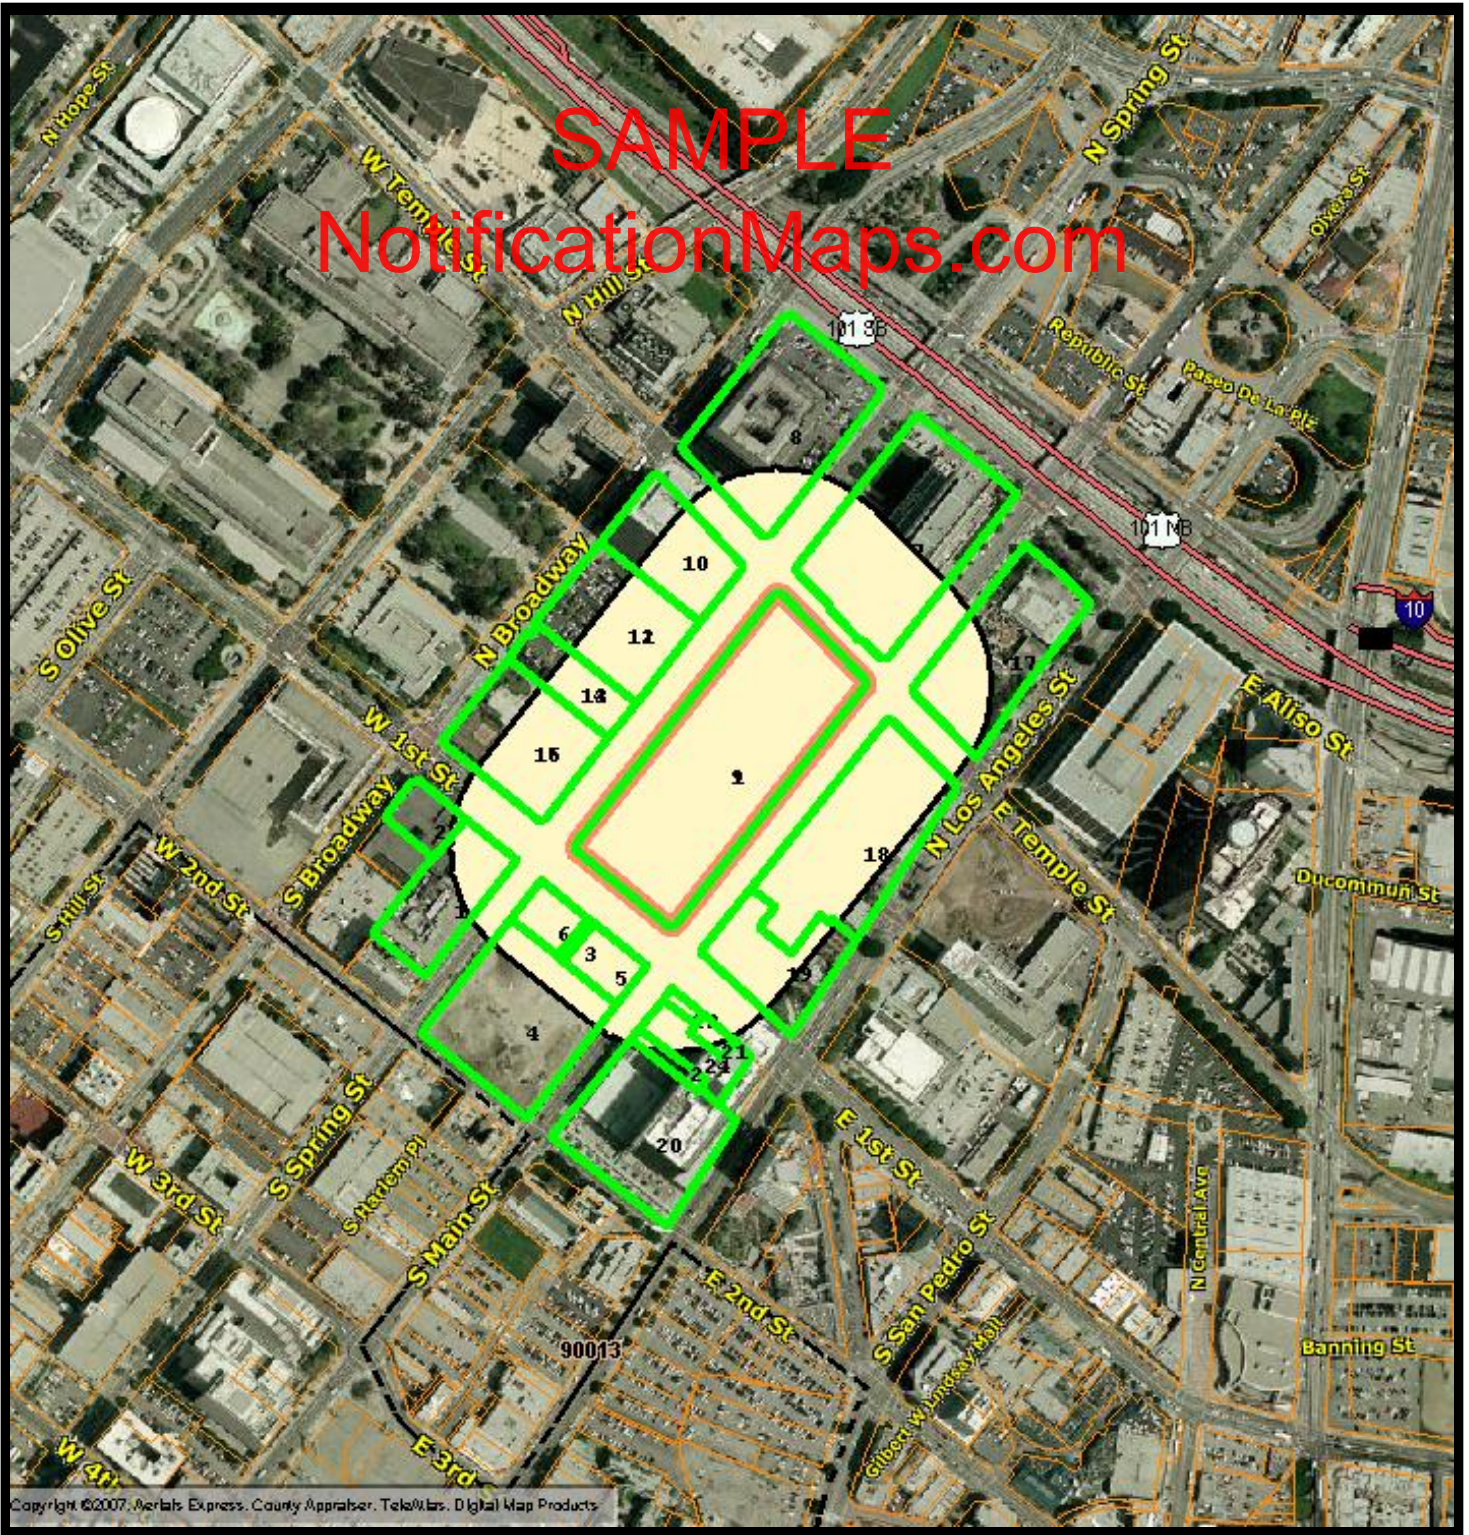

SAMPLE
NotificationMaps.com

300 Foot Radius Map

16835 Sample Lane,
Anytown, CA 83385

450ft